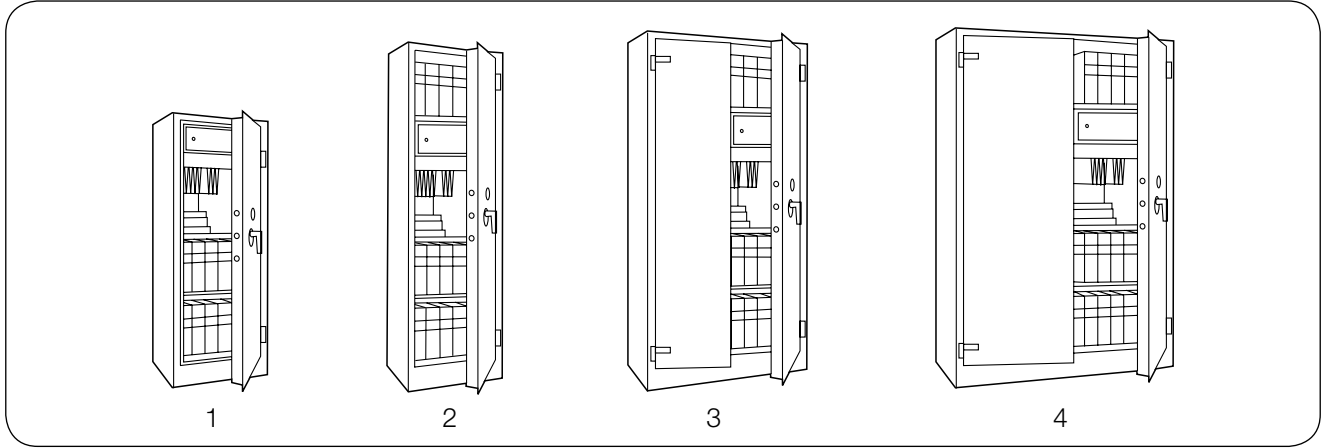

Secure DIN has a double wall construction, insulated with fire-resistant material. It is a professional archive cabinet with a manipulation-proof locking system. The traditional 3-way moving bolt-work (three horizontal and two vertical bolts) contributes to the overall security of the cabinet. Because of its limited weight, the Secure DIN can easily be placed in any user environment.

Locking

The cabinets are equipped as standard with a high security Mauer key lock (Class A, EN 1300 / ECB+S approved) supplied with two keys.

Additional features

As standard the cabinets are configured with removable shelves, and for optimal utilisation of space, additional fittings are available. Lockable compartments, pull-out frames for files or extra shelves are options to customise your archive cabinet. All models are prepared for floor anchoring, to increase the protection of your documents.

Secure DIN

Models

SLGB.1005.R11

Product data

Model	Article No.	External dimensions (mm)			Internal dimensions (mm)			Volume (litres)	Weight (kg)	Shelf (qty)
		Height	Width	Depth	Height	Width	Depth			
DIN-size 1	SL00300	1500	700	550	1290	585	430	325	95	3
DIN-size 2	SL00301	1950	700	550	1780	585	430	450	120	4
DIN-size 3	SL00302	1950	950	550	1780	835	430	640	150	4
DIN-size 4	SL00303	1950	1260	550	1780	1145	430	880	200	4

Interior fittings

Shelf	Article No.	Dimensions (mm)		
		Height	Width	Depth
DIN-size 1 / 2	SL00350	30	590	400
DIN-size 3	SL00353	30	840	400
DIN-size 4	SL00356	30	1115	400

Lockable compartment	Article No.	External dimensions (mm)			Internal dimensions (mm)		
		Height	Width	Depth	Height	Width	Depth
DIN-size 1 / 2	SL00351	420	560	400	335	530	335
DIN-size 3	SL00354	420	810	400	335	780	335
DIN-size 4	SL00357	420	1115	400	335	1095	335