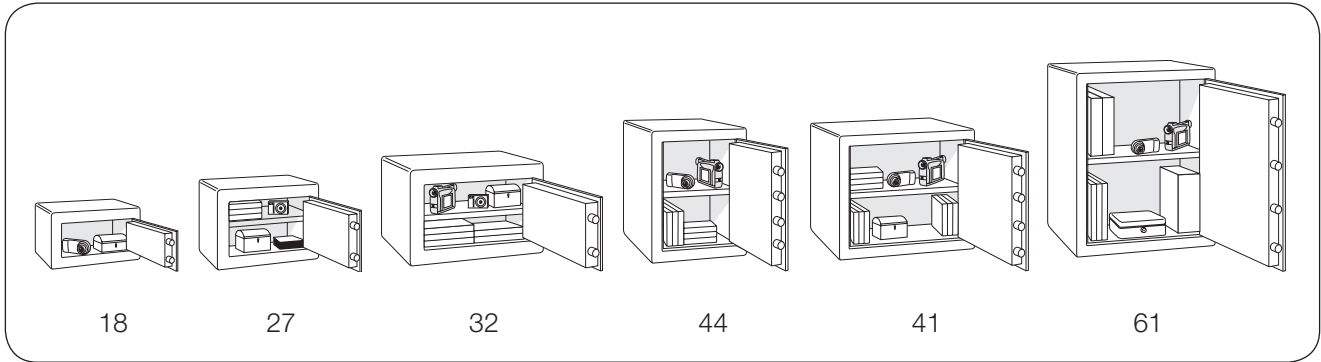

Models

The Secure Safe Trend I is available in six models, all designed to hold cash and valuables. For storing binders we recommend model 44 in which the binders can be stored vertically.

Construction

The Trend I range is constructed with an 8 mm solid steel door and 3 mm steel body. Increased security is achieved by hardened steel plates which protect lock, bolt-work and bolts against drilling. The durable bolt-work has 2 or 4 bolts, which are chrome plated and have a diameter of 25 mm.

Additional features

The safes can be fixed to the floor or wall using the included fixing kit. In addition the safes are supplied with a removable shelf as standard (except model 18).

Design

The Trend range has modern styling and will complement any user environment. The safes are in two-tone colour powder coated finish; light grey and dark grey.

Secure Safe Trend I

Models

SLGB.1003.R4

Product data

Key lock

Model	Article No.	External dimensions (mm)			Internal dimensions (mm)			Volume (litres)	Weight (kg)	Shelf (qty)	Bolts (qty)
		Height	Width	Depth	Height	Width	Depth				
TI-18K	SL02400	180	310	205	170	300	150	8	12	–	2
TI-27K	SL02401	270	350	345	260	340	290	26	20	1	2
TI-32K	SL02402	320	440	395	310	430	340	46	32	1	2
TI-44K	SL02403	440	320	395	430	310	340	46	32	1	4
TI-41K	SL02404	410	460	395	400	450	340	62	39	1	4
TI-61K	SL02405	610	460	395	600	450	340	93	55	1	4

Electronic lock

Model	Article No.	External dimensions (mm)			Internal dimensions (mm)			Volume (litres)	Weight (kg)	Shelf (qty)	Bolts (qty)
		Height	Width	Depth	Height	Width	Depth				
TI-27E	SL02407	270	350	345	260	340	290	26	20	1	2
TI-32E	SL02408	320	440	395	310	430	340	46	32	1	2
TI-44E	SL02409	440	320	395	430	310	340	46	32	1	4
TI-41E	SL02410	410	460	395	400	450	340	62	39	1	4
TI-61E	SL02411	610	460	395	600	450	340	93	55	1	4